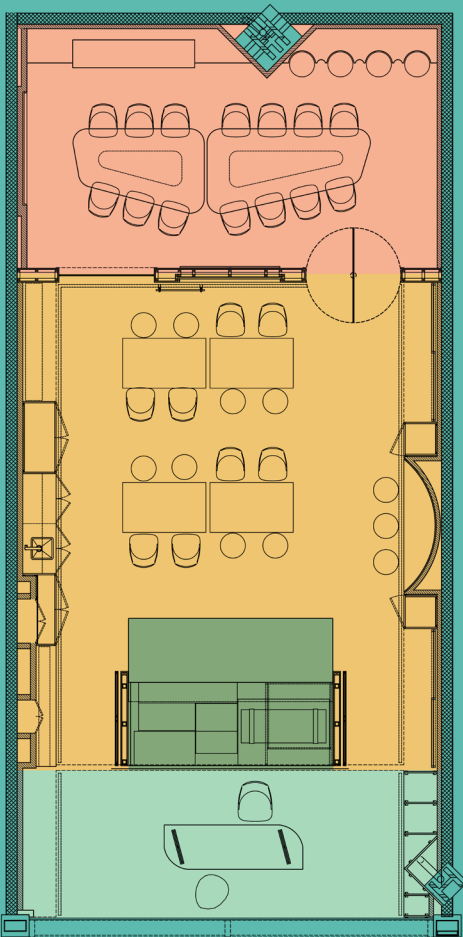

SUITE AMENITIES

- ✓ Videoconferencing Facilities
- ✓ Library & Storage
- ✓ Leasing Suite with 90" Smart Screen
- ✓ Co-working Environment
- ✓ Flexible Workshop Space
- ✓ 2.5m x 2m LED wall
- ✓ Clickshare Wireless Presentation
- ✓ Integrated Smart Technology
- ✓ Key-note Speaker Area
- ✓ Coffee & Tea Station

WORKSHOP AMENITIES

- ✓ 40 Standing Capacity
- ✓ 33 Seated Capacity
- ✓ Co-working Environment
- ✓ Multi-functional Space
- ✓ Tiered Seating
- ✓ 1000 x 800 resolution 2.5m x 2m LED Wall
- ✓ Apple TV & Wireless Presentation
- ✓ Coffee & Tea Station
- ✓ Catering Available Upon Request